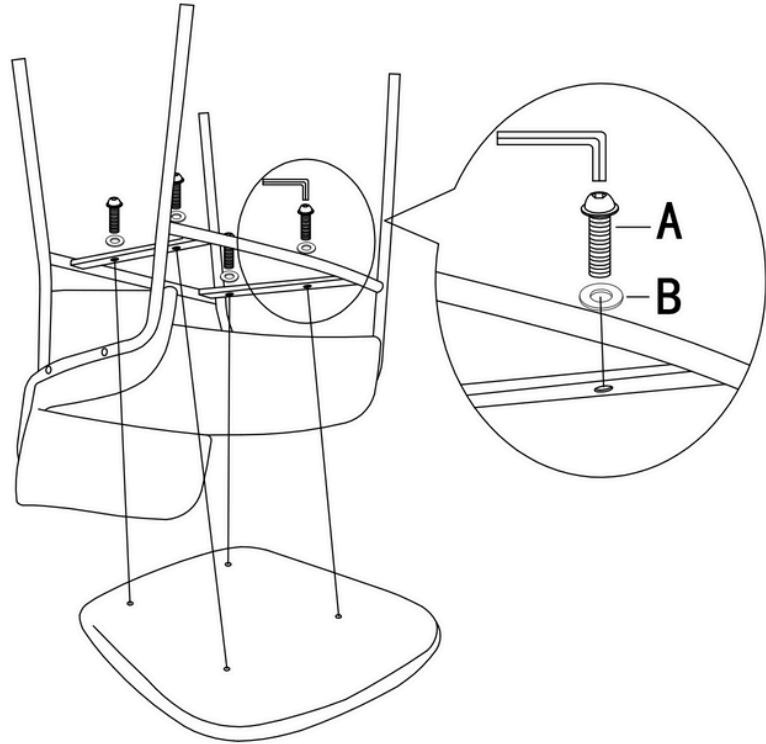

PARTS CHECKLIST

| | | |
|----------|---|-----------|
| A |  | X4 |
| B |  | X4 |

LeisureMod

Phone: (201) 429-7715

Email: Info@LeisureMod.com

AC22

ASSEMBLY INSTRUCTIONS & DIMENSION

STEP 1

STEP 2

Its Ready !!!

LeisureMod

Phone: (201) 429-7715

Email: Info@LeisureMod.com

AC22

ASSEMBLY INSTRUCTIONS & DIMENSION

LEISUREMOD
YOUR OWN CLASSIC™

| | |
|-----------------------------------|----------|
| Overall Height - Top to Bottom | 31.50 in |
| Overall Width - Side to Side | 23.22 in |
| Overall Depth - Front to Back | 22.83 in |
| Seat Height - Floor to Seat | 18.50 in |
| Seat Width - Side to Side | 23.22 in |
| Seat Depth - Front to Back | 22.83 in |
| Arm Height - Floor to Arm | 21.65 in |
| Arm Width - Side to Side | 22.83 in |
| Back Height - Seat to Top of Back | 12.99 in |