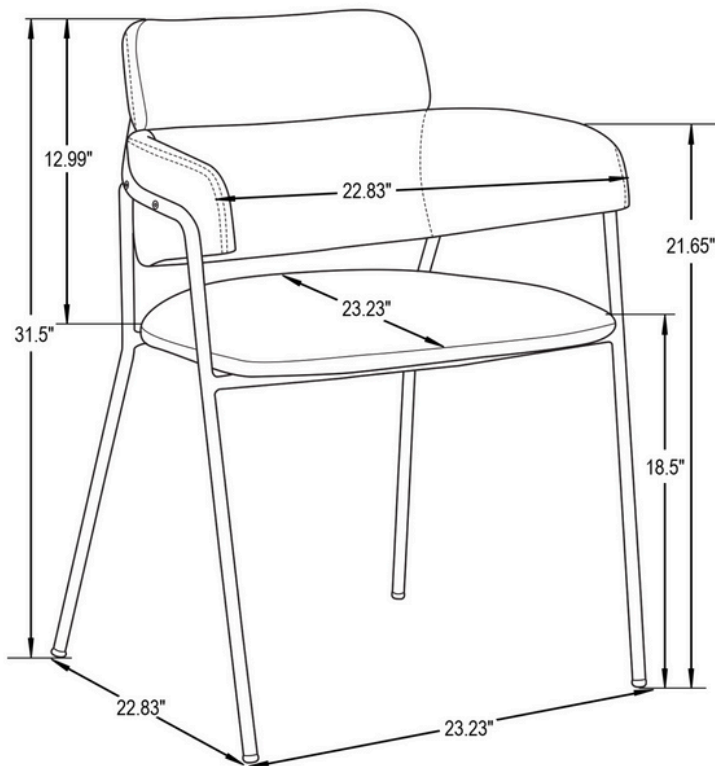

PARTS CHECKLIST

| | | |
|----------|---|-----------|
| A |  | X4 |
| B |  | X4 |

LeisureMod

Phone: (201) 429-7715

Email: Info@LeisureMod.com

AC22

ASSEMBLY INSTRUCTIONS & DIMENSION

STEP 1

STEP 2

Its Ready !!!

LeisureMod

Phone: (201) 429-7715

Email: Info@LeisureMod.com

AC22

ASSEMBLY INSTRUCTIONS & DIMENSION

LEISUREMOD
YOUR OWN CLASSIC™

| | |
|-----------------------------------|----------|
| Overall Height - Top to Bottom | 31.50 in |
| Overall Width - Side to Side | 23.22 in |
| Overall Depth - Front to Back | 22.83 in |
| Seat Height - Floor to Seat | 18.50 in |
| Seat Width - Side to Side | 23.22 in |
| Seat Depth - Front to Back | 22.83 in |
| Arm Height - Floor to Arm | 21.65 in |
| Arm Width - Side to Side | 22.83 in |
| Back Height - Seat to Top of Back | 12.99 in |