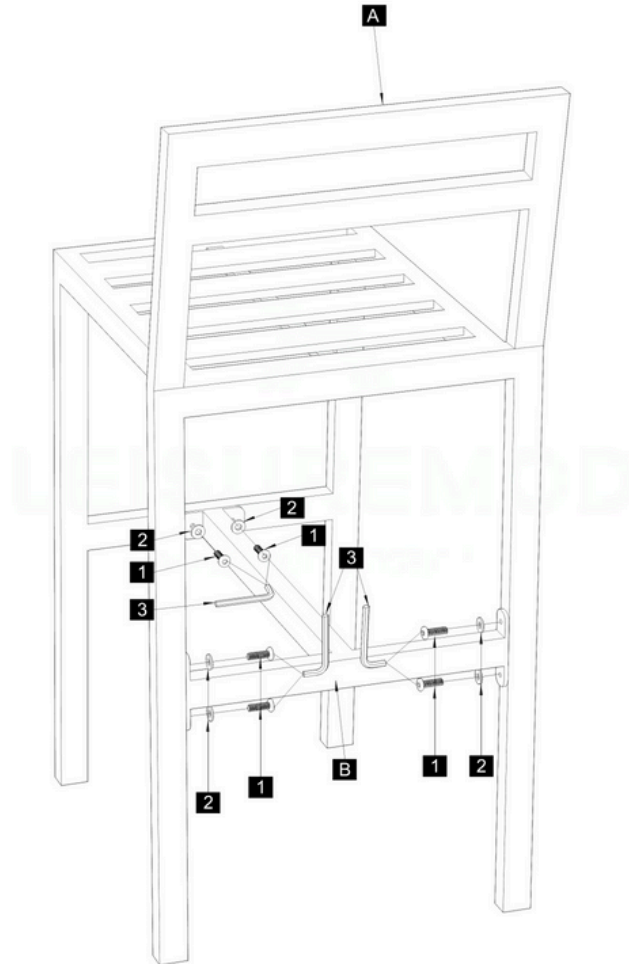

CBF68BL CB40

ASSEMBLY INSTRUCTIONS & DIMENSION

STEP 1

LeisureMod

Phone: (201) 429-7715

Email: Info@LeisureMod.com