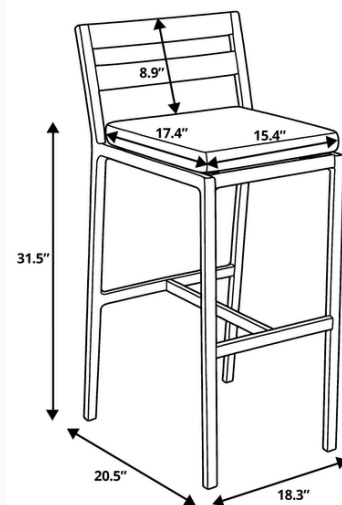

ASSEMBLY INSTRUCTIONS & DIMENSION

STEP 1

LeisureMod

Phone: (201) 429-7715

Email: Info@LeisureMod.com

CBF68BL CB40

ASSEMBLY INSTRUCTIONS & DIMENSION

LEISUREMOD
YOUR OWN CLASSIC™

FIRE PIT TABLE	
Overall Item height	48 in (Includes wind glass, glass height 6.2in)
Overall Item width	68.8 in
Overall Item length	36 in
BAR STOOLS	
Overall Item height	40.4 in
Overall Item depth	20.5 in
Overall Item width	18.3 in
Seat Height - Floor to Seat	31.5 in(Includes cushion, cushion height 2 in)
Seat Width - Side to Side	15.4 in
Seat Depth - Front to Back	17.4 in
Chair Back Height - Seat to Top of Back	8.9 in

LeisureMod

Phone: (201) 429-7715

Email: Info@LeisureMod.com

Its Ready !!!

ASSEMBLY INSTRUCTIONS & DIMENSION

DINING TABLE	
Overall Height - Top to Bottom	30 in.
Overall Width - Side to Side	47 in.
Overall Depth - Front to Back	47 in.
Leg Height	28.5 in.
Top Thickness	1.38 in.

DINING CHAIRS	
Overall Height - Top to Bottom	33 in.
Overall Width - Side to Side	25.2 in.
Overall Depth - Front to Back	24.5 in.
Seat Height - Floor to Seat	19 in.
Seat Width - Side to Side	24.4 in.
Seat Depth - Front to Back	17.5 in.
Back Height - Seat to Top of Back	16.5 in.
Arm Height - Floor to Arm	26 in.
Arm Width - Side to Side	2 in.