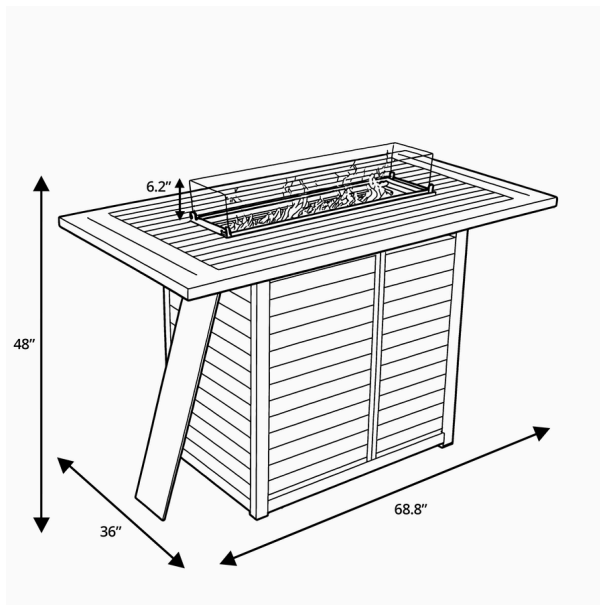

ASSEMBLY INSTRUCTIONS & DIMENSION

STEP 1

LeisureMod

Phone: (201) 429-7715

Email: Info@LeisureMod.com

CBF68BL CB40

ASSEMBLY INSTRUCTIONS & DIMENSION

LEISUREMOD
YOUR OWN CLASSIC™

FIRE PIT TABLE	
Overall Item height	48 in (Includes wind glass, glass height 6.2in)
Overall Item width	68.8 in
Overall Item length	36 in
BAR STOOLS	
Overall Item height	40.4 in
Overall Item depth	20.5 in
Overall Item width	18.3 in
Seat Height - Floor to Seat	31.5 in(Includes cushion, cushion height 2 in)
Seat Width - Side to Side	15.4 in
Seat Depth - Front to Back	17.4 in
Chair Back Height - Seat to Top of Back	8.9 in

LeisureMod

Phone: (201) 429-7715

Email: Info@LeisureMod.com

Its Ready !!!

ASSEMBLY INSTRUCTIONS & DIMENSION

DINING TABLE	
Overall Height - Top to Bottom	30 in.
Overall Width - Side to Side	47 in.
Overall Depth - Front to Back	47 in.
Leg Height	28.5 in.
Top Thickness	1.38 in.