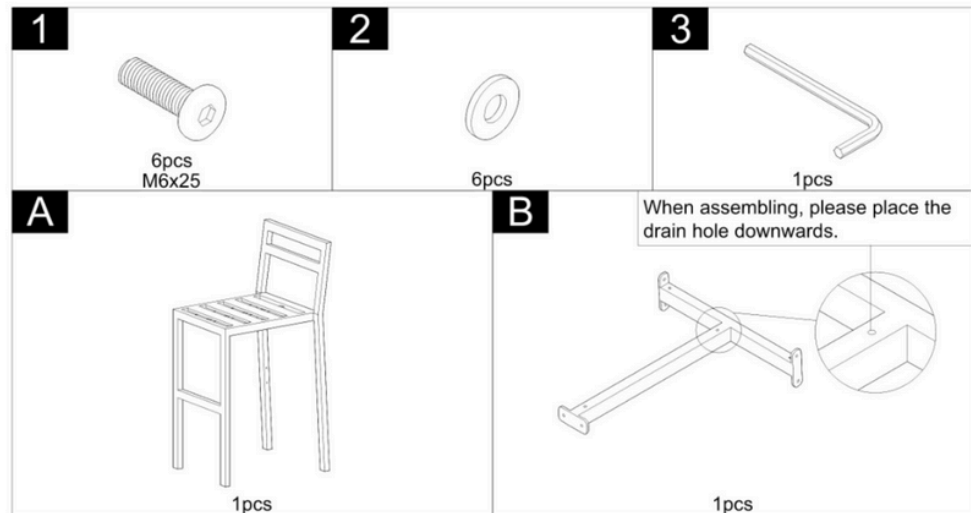

CBF68BL CB40

ASSEMBLY INSTRUCTIONS & DIMENSION

ASSEMBLY INSTRUCTIONS

ASSEMBLY TIPS:

1. Remove hardware from box and sort by size.
2. Please check to see that all hardware and parts are present prior to start of assembly.
3. Please follow attached instructions in the same sequence as numbered to assure fast & easy assembly.

WARNING!

1. Don't attempt to repair or modify parts that are broken or defective. Please contact the seller immediately.
2. This product is for home use only and not intended for commercial establishments.

PARTS CHECKLIST

LeisureMod

Phone: (201) 429-7715

Email: Info@LeisureMod.com