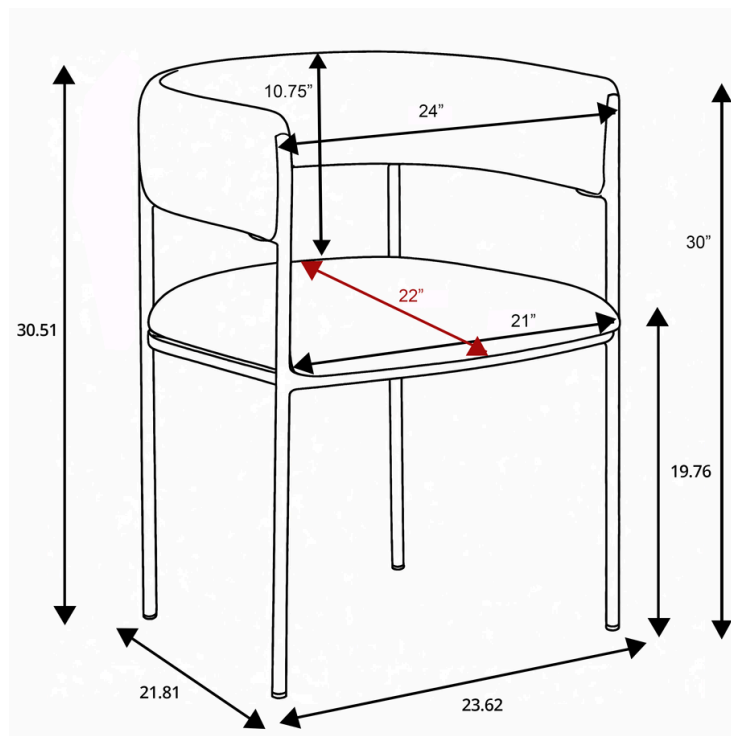

## ASSEMBLY INSTRUCTIONS & DIMENSION

### STEP 2

Its Ready !!!

LeisureMod

Phone: (201) 429-7715

Email: Info@LeisureMod.com

Overall Height - Top to Bottom	30.51 in.
Overall Width - Side to Side	23.62 in.
Overall Depth - Front to Back	21.81 in.
Back Height - Seat to Top of Back	10.75 in.
Seat Height - Floor to Seat	17 in.
Seat Width - Side to Side	21 in.
Seat Depth - Front to Back	22 in.
Arm Height - Floor to Arm	30 in.
Arm Width - Side to Side	24 in.