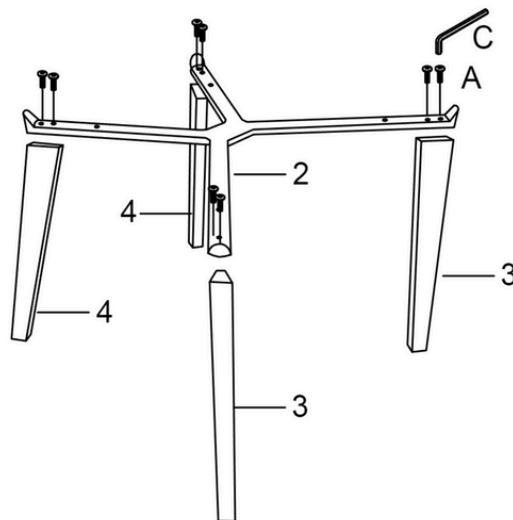

HARDWARE IDENTIFICATION

<p>A.x12</p> 	<p>B.x4</p> 	<p>C.x1</p> 	
--	---	---	--

LeisureMod

Phone: (201) 429-7715

Email: Info@LeisureMod.com

EDC21

ASSEMBLY INSTRUCTIONS & DIMESNION

STEP 1

STEP 2

Its Ready !!!

LeisureMod

Phone: (201) 429-7715

Email: Info@LeisureMod.com

EDC21

ASSEMBLY INSTRUCTIONS & DIMENSION

STEP 3

Its Ready !!!

LeisureMod

Phone: (201) 429-7715

Email: Info@LeisureMod.com

Overall Height - Top to Bottom	35.35
Overall Width - Side to Side	25.39
Overall Depth - Front to Back	27.56
Back Height - Seat to Top of Back	15.51
Seat Height - Floor to Seat	19.72
Seat Width - Side to Side	25.20
Seat Depth - Front to Back	19.49
Arm Height - Floor to Arm	19.69
Arm Width - Side to Side	25.20