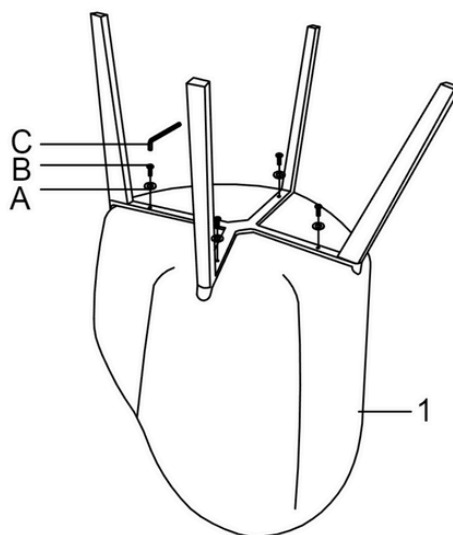

STEP 2

Its Ready !!!

LeisureMod

Phone: (201) 429-7715

Email: Info@LeisureMod.com