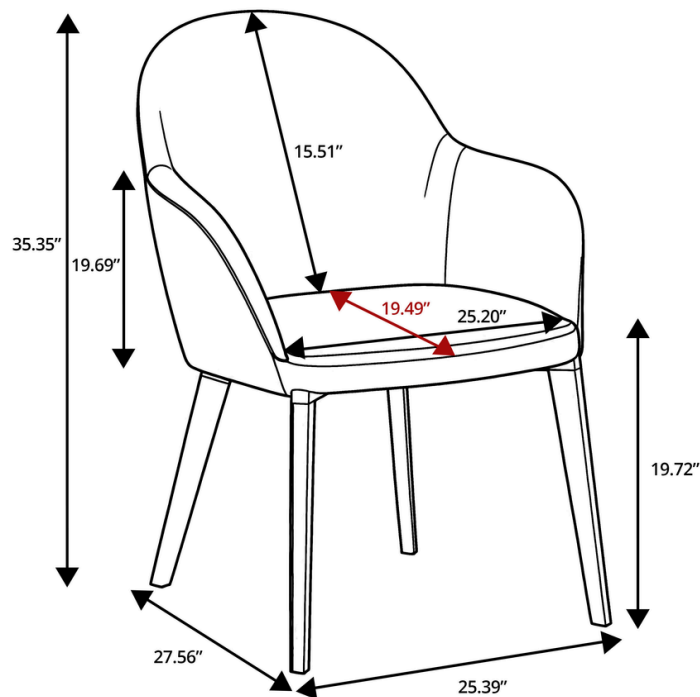

STEP 2

Its Ready !!!

LeisureMod

Phone: (201) 429-7715

Email: Info@LeisureMod.com

EDC21

ASSEMBLY INSTRUCTIONS & DIMENSION

STEP 3

Its Ready !!!

LeisureMod

Phone: (201) 429-7715

Email: Info@LeisureMod.com

Overall Height - Top to Bottom	35.35
Overall Width - Side to Side	25.39
Overall Depth - Front to Back	27.56
Back Height - Seat to Top of Back	15.51
Seat Height - Floor to Seat	19.72
Seat Width - Side to Side	25.20
Seat Depth - Front to Back	19.49
Arm Height - Floor to Arm	19.69
Arm Width - Side to Side	25.20