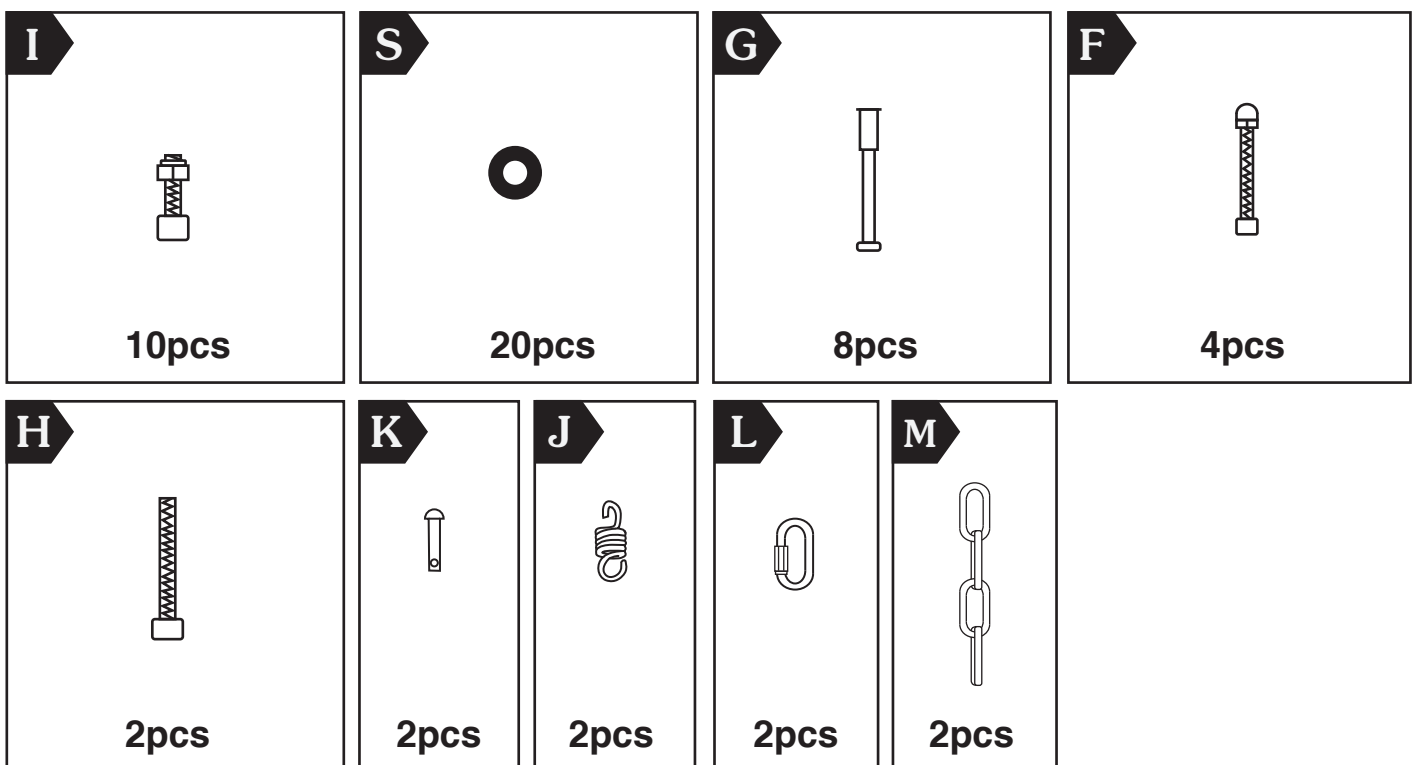

LEISUREMOD

Your own classic™

PE KD DOUBLE HANGING CHAIR

Base accessory

1

1pc

2

1pc

3

2pcs

4

2pcs

5

2pcs

6

1pc