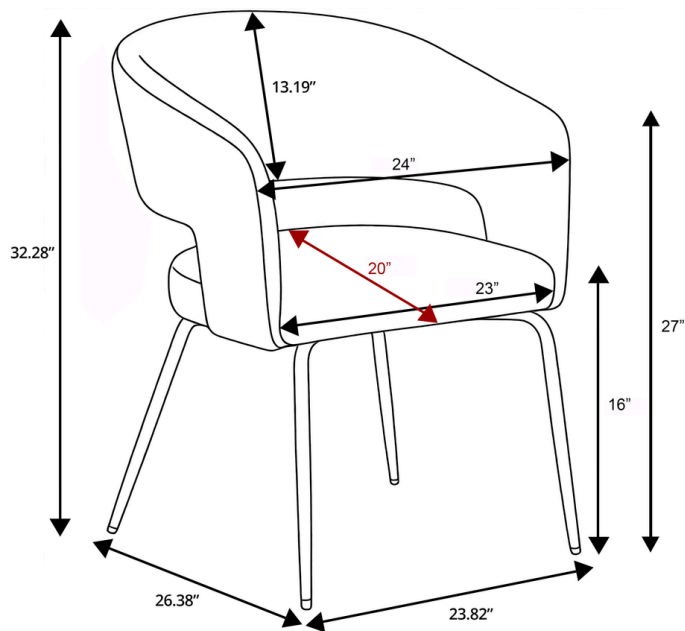

STEP 2

LeisureMod

Phone: (201) 429-7715

Email: Info@LeisureMod.com

GDC52

ASSEMBLY INSTRUCTIONS & DIMENSION

STEP 3

Its Ready !!!

LeisureMod

Phone: (201) 429-7715

Email: Info@LeisureMod.com

| | |
|-----------------------------------|-------|
| Overall Height - Top to Bottom | 32.28 |
| Overall Width - Side to Side | 23.82 |
| Overall Depth - Front to Back | 26.82 |
| Back Height - Seat to Top of Back | 13.19 |
| Seat Height - Floor to Seat | 16 |
| Seat Width - Side to Side | 23 |
| Seat Depth - Front to Back | 20 |
| Arm Height - Floor to Arm | 27 |
| Arm Width - Side to Side | 24 |