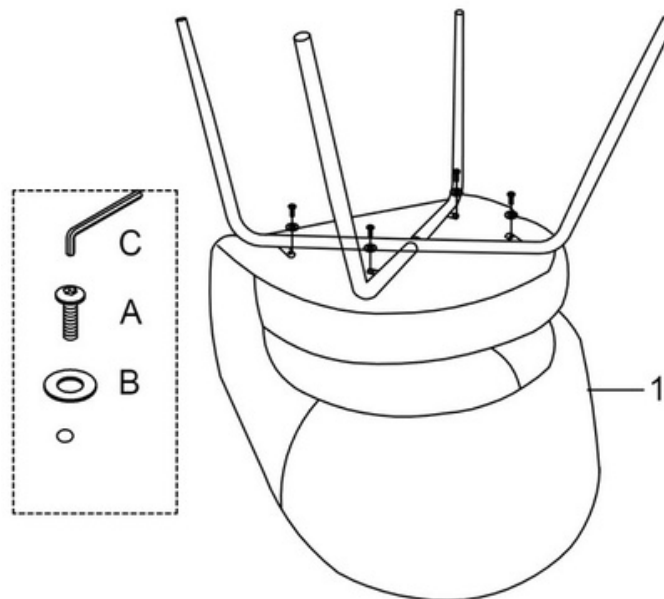

STEP 2

LeisureMod

Phone: (201) 429-7715

Email: Info@LeisureMod.com