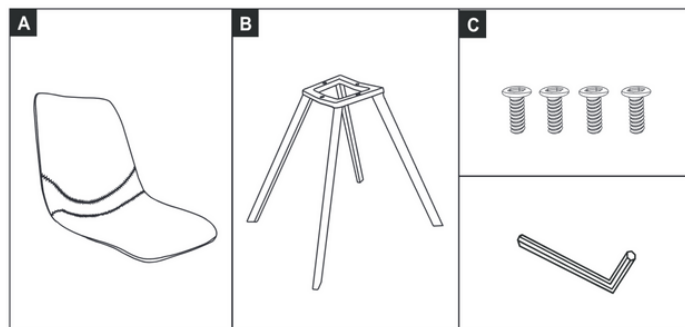

MC18RTX63

ASSEMBLY INSTRUCTIONS & DIMENSION

ASSEMBLY INSTRUCTIONS

ASSEMBLY TIPS:

1. Remove hardware from box and sort by size.
2. Please check to see that all hardware and parts are present prior to start of assembly.
3. Please follow attached instructions in the same sequence as numbered to assure fast & easy assembly.

WARNING!

1. Don't attempt to repair or modify parts that are broken or defective. Please contact the seller immediately.
2. This product is for home use only and not intended for commercial establishments.

PARTS CHECKLIST

LeisureMod

Phone: (201) 429-7715

Email: Info@LeisureMod.com