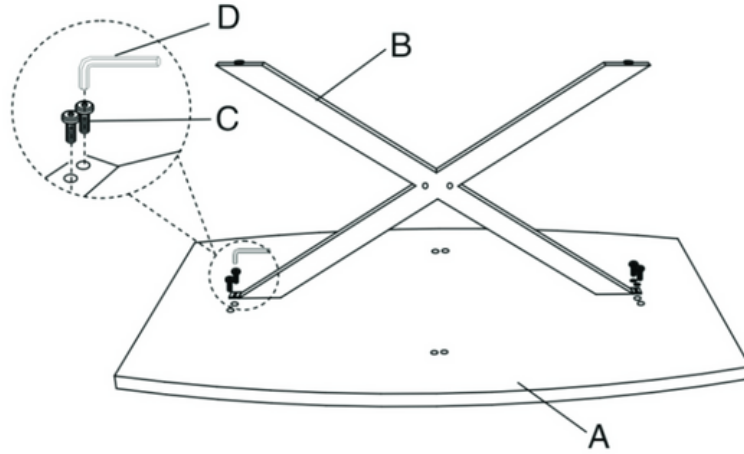

STEP 2

LeisureMod

Phone: (201) 429-7715

Email: Info@LeisureMod.com

MC18RTX63

ASSEMBLY INSTRUCTIONS & DIMENSION

STEP 1

STEP 2

LeisureMod

Phone: (201) 429-7715

Email: Info@LeisureMod.com

MC18RTX63

ASSEMBLY INSTRUCTIONS & DIMENSION

STEP 3

LeisureMod

Phone: (201) 429-7715

Email: Info@LeisureMod.com

MC18RTX63

ASSEMBLY INSTRUCTIONS & DIMENSION

DINING TABLE	
Overall Height - Top to Bottom	30"
Overall Width - Side to Side	63"
Overall Depth - Front to Back	35.44"
Leg Height	28.5"
Top Thickness	1.5"
DINING CHAIRS	
Overall Height - Top to Bottom	33"
Overall Width - Side to Side	17"
Overall Depth - Front to Back	22.24"
Back Height - Seat to Top of Back	16.25"
Seat Height - Floor to Seat	19"
Seat Width - Side to Side	16"
Seat Depth - Front to Back	17"