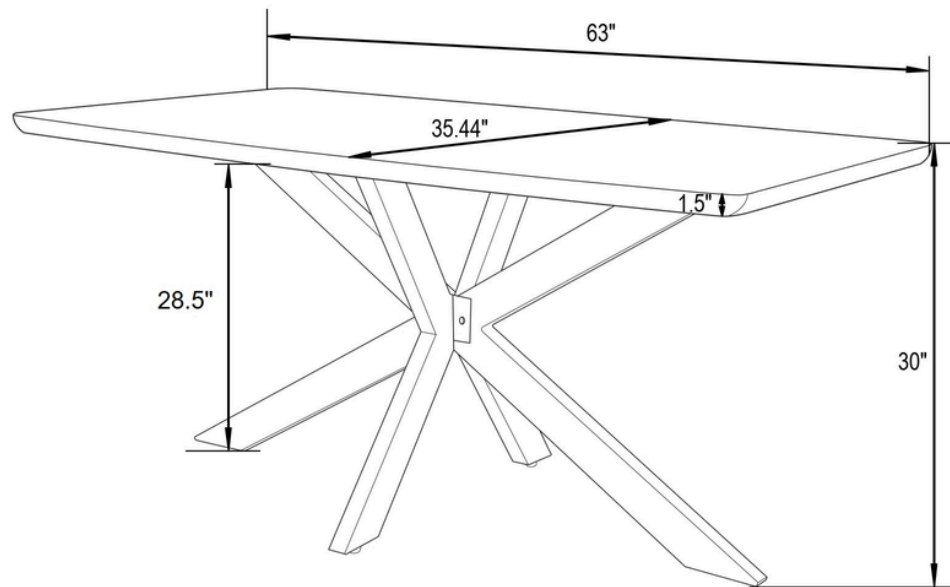

Email: Info@LeisureMod.com

MC18RTX63

ASSEMBLY INSTRUCTIONS & DIMENSION

DINING TABLE	
Overall Height - Top to Bottom	30"
Overall Width - Side to Side	63"
Overall Depth - Front to Back	35.44"
Leg Height	28.5"
Top Thickness	1.5"
DINING CHAIRS	
Overall Height - Top to Bottom	33"
Overall Width - Side to Side	17"
Overall Depth - Front to Back	22.24"
Back Height - Seat to Top of Back	16.25"
Seat Height - Floor to Seat	19"
Seat Width - Side to Side	16"
Seat Depth - Front to Back	17"

LeisureMod

Phone: (201) 429-7715

Email: Info@LeisureMod.com

Its Ready !!!

MC18RTX63

ASSEMBLY INSTRUCTIONS & DIMENSION

LeisureMod

Phone: (201) 429-7715