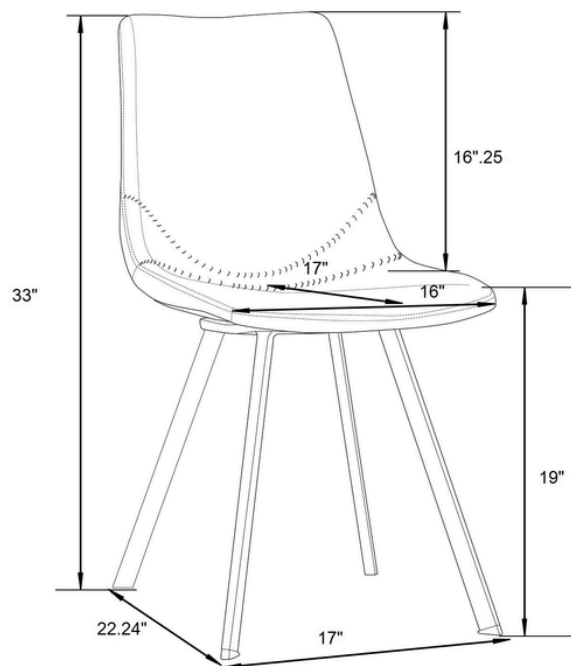

Email: Info@LeisureMod.com

MC18RTX63

ASSEMBLY INSTRUCTIONS & DIMENSION

DINING TABLE	
Overall Height - Top to Bottom	30"
Overall Width - Side to Side	63"
Overall Depth - Front to Back	35.44"
Leg Height	28.5"
Top Thickness	1.5"
DINING CHAIRS	
Overall Height - Top to Bottom	33"
Overall Width - Side to Side	17"
Overall Depth - Front to Back	22.24"
Back Height - Seat to Top of Back	16.25"
Seat Height - Floor to Seat	19"
Seat Width - Side to Side	16"
Seat Depth - Front to Back	17"

LeisureMod

Phone: (201) 429-7715

Email: Info@LeisureMod.com

Its Ready !!!

MC18RTX63

ASSEMBLY INSTRUCTIONS & DIMENSION

LeisureMod

Phone: (201) 429-7715