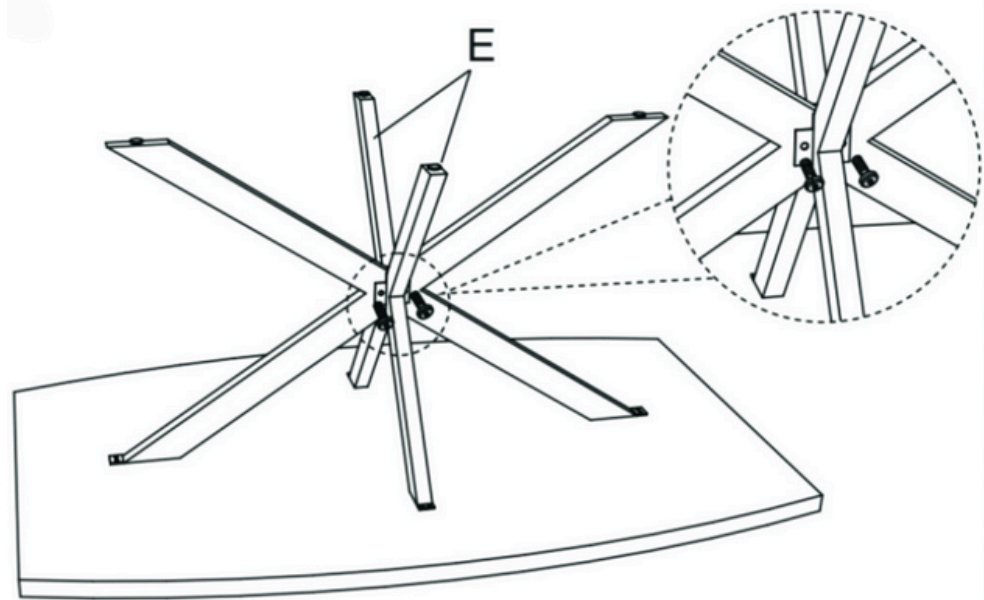

LeisureMod

Phone: (201) 429-7715

Email: Info@LeisureMod.com

MC18RTX63

ASSEMBLY INSTRUCTIONS & DIMENSION

STEP 3

LeisureMod

Phone: (201) 429-7715

Email: Info@LeisureMod.com

MC18RTX63

ASSEMBLY INSTRUCTIONS & DIMENSION

DINING TABLE	
Overall Height - Top to Bottom	30"
Overall Width - Side to Side	63"
Overall Depth - Front to Back	35.44"
Leg Height	28.5"
Top Thickness	1.5"
DINING CHAIRS	
Overall Height - Top to Bottom	33"
Overall Width - Side to Side	17"
Overall Depth - Front to Back	22.24"
Back Height - Seat to Top of Back	16.25"
Seat Height - Floor to Seat	19"
Seat Width - Side to Side	16"
Seat Depth - Front to Back	17"