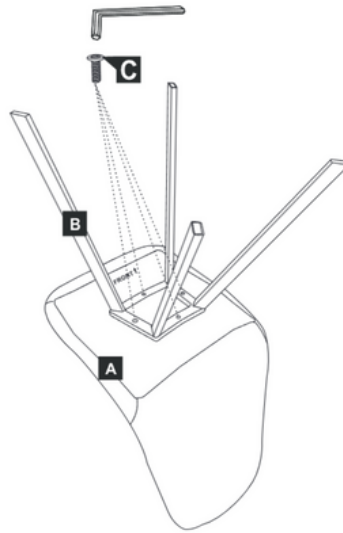

PARTS CHECKLIST

A		1
B		1
C		16
D		1
E		2
F		2

LeisureMod

Phone: (201) 429-7715

Email: Info@LeisureMod.com

MC18RTX63

ASSEMBLY INSTRUCTIONS & DIMENSION

STEP 1

STEP 2

LeisureMod

Phone: (201) 429-7715

Email: Info@LeisureMod.com

MC18RTX63

ASSEMBLY INSTRUCTIONS & DIMENSION

STEP 1

STEP 2

Email: Info@LeisureMod.com

MC18RTX63

ASSEMBLY INSTRUCTIONS & DIMENSION

DINING TABLE	
Overall Height - Top to Bottom	30"
Overall Width - Side to Side	63"
Overall Depth - Front to Back	35.44"
Leg Height	28.5"
Top Thickness	1.5"
DINING CHAIRS	
Overall Height - Top to Bottom	33"
Overall Width - Side to Side	17"
Overall Depth - Front to Back	22.24"
Back Height - Seat to Top of Back	16.25"
Seat Height - Floor to Seat	19"
Seat Width - Side to Side	16"
Seat Depth - Front to Back	17"