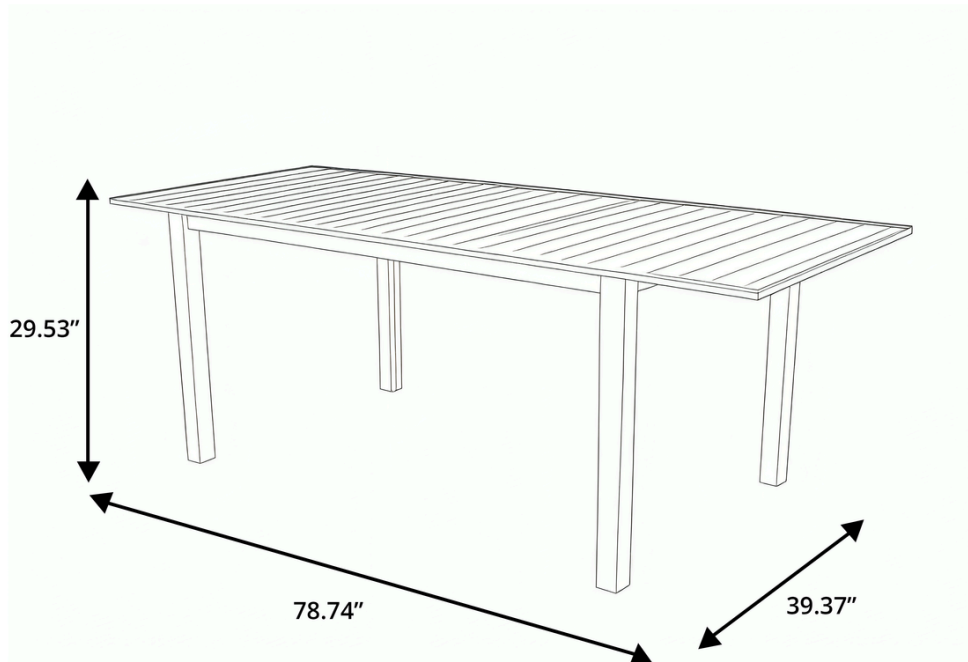

## ASSEMBLY INSTRUCTIONS & DIMENSION

Overall Height - Top to Bottom	29.53IN
Overall Width - Side to Side	78.74IN
Overall Depth - Front to Back	39.37IN
Table Top Thickness	0.7IN

---