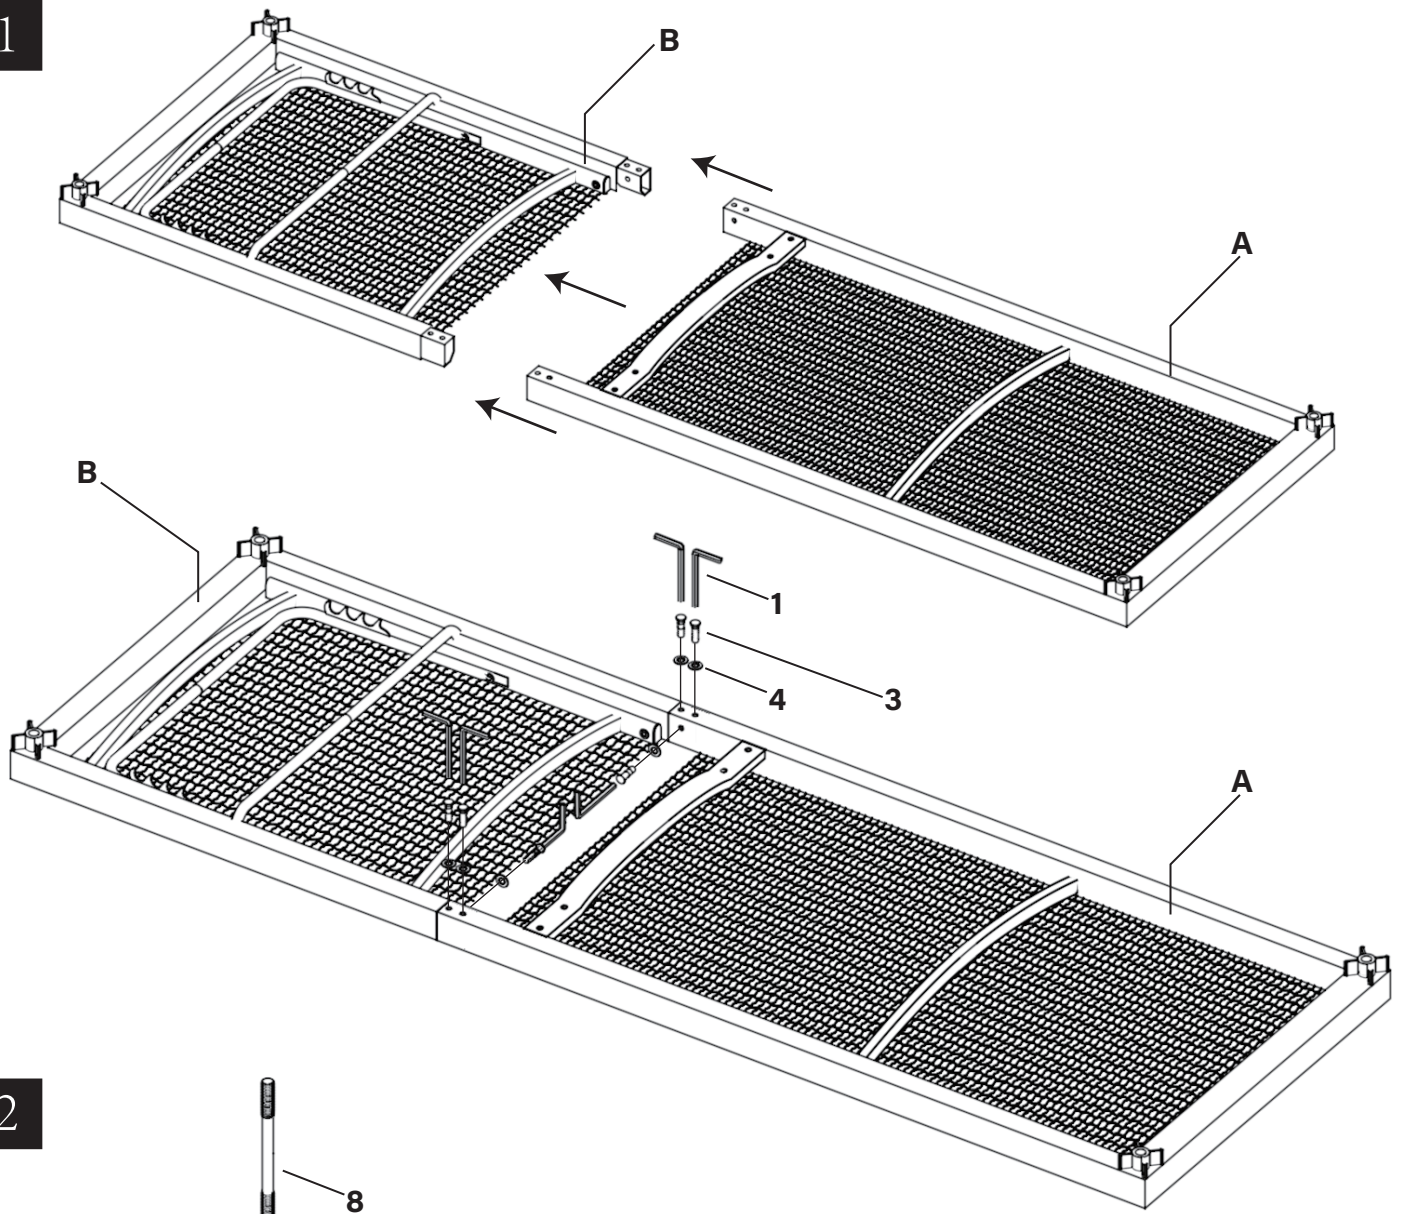

LEISUREMOD

Your own classic™

Chaise Assembly Guide

READ BEFORE INSTALLATION

1.Placing the product on a soft and smooth surface is desperately needed during the installation such as rug or carpet.

2.Please use the low speed when you are using an electric power tool.

3.1-2 persons are recommended for assembly.

4.You can scan the QR code below with your phone to watch a more detailed as sembly video.

1

2

3