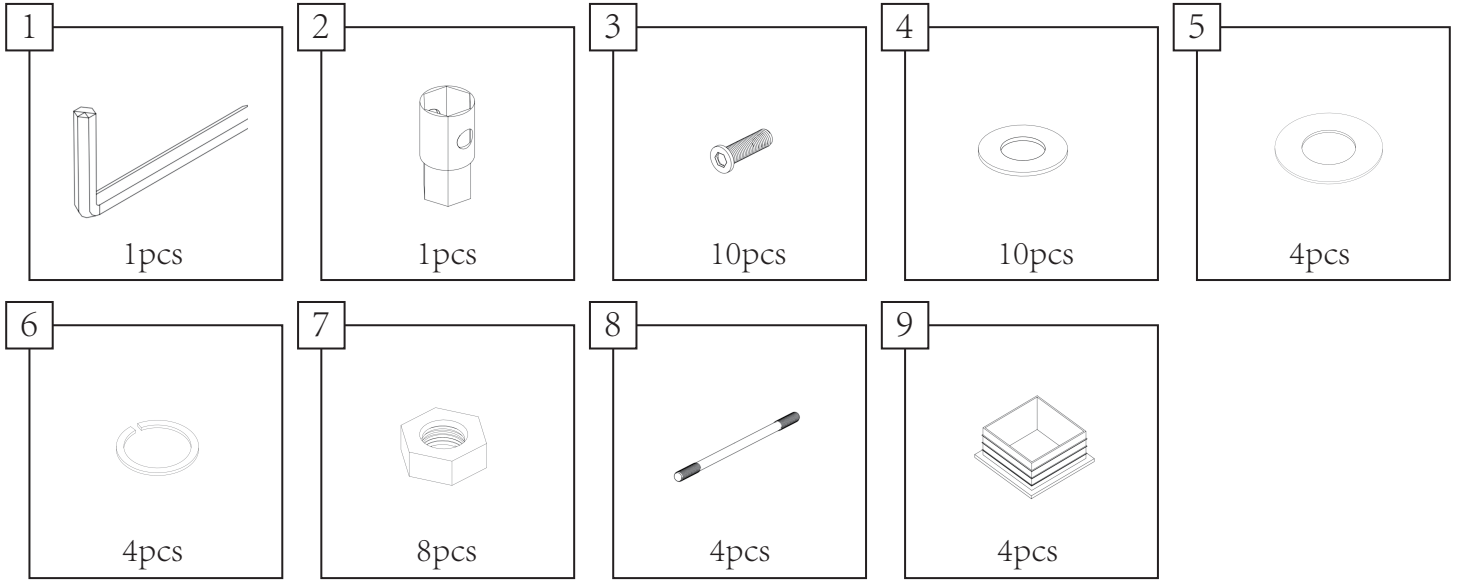

LEISUREMOD

Your own classic™

Chaise Assembly Guide

READ BEFORE INSTALLATION

1.Placing the product on a soft and smooth surface is desperately needed during the installation such as rug or carpet.

2.Please use the low speed when you are using an electric power tool.

3.1-2 persons are recommended for assembly.

4.You can scan the QR code below with your phone to watch a more detailed as sembly video.

1

2

3