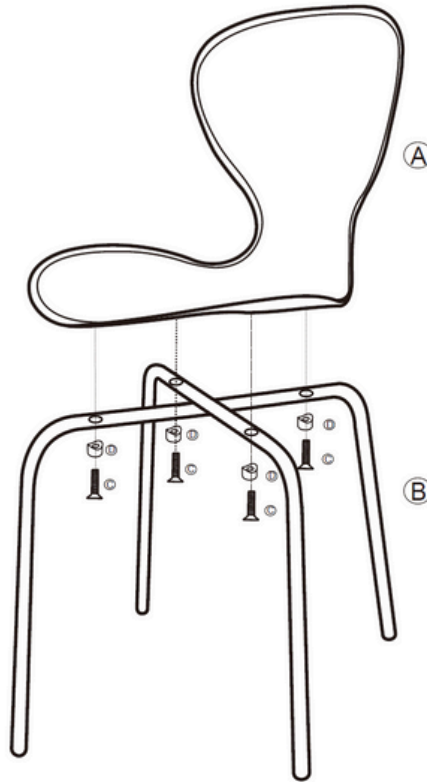

PARTS CHECKLIST

Component ID	Visual	Qty	Component ID	Visual	Qty
A		1	D		4
B		1	E		1
C		4			

LeisureMod

Phone: (201) 429-7715

Email: Info@LeisureMod.com

OC17

ASSEMBLY INSTRUCTIONS & DIMENSION

STEP 1

STEP 2

LeisureMod

Phone: (201) 429-7715

Email: Info@LeisureMod.com

OC17

ASSEMBLY INSTRUCTIONS & DIMENSION

LEISUREMOD
YOUR OWN CLASSIC™

Overall Height - Top to Bottom	32.5"
Overall Width - Side to Side	17.5"
Overall Depth - Front to Back	18.1"
Back Height - Seat to Top of Back	15.7"
Seat Height - Floor to Seat	18.1"
Seat Width - Side to Side	16.2"
Seat Depth - Front to Back	18.7"