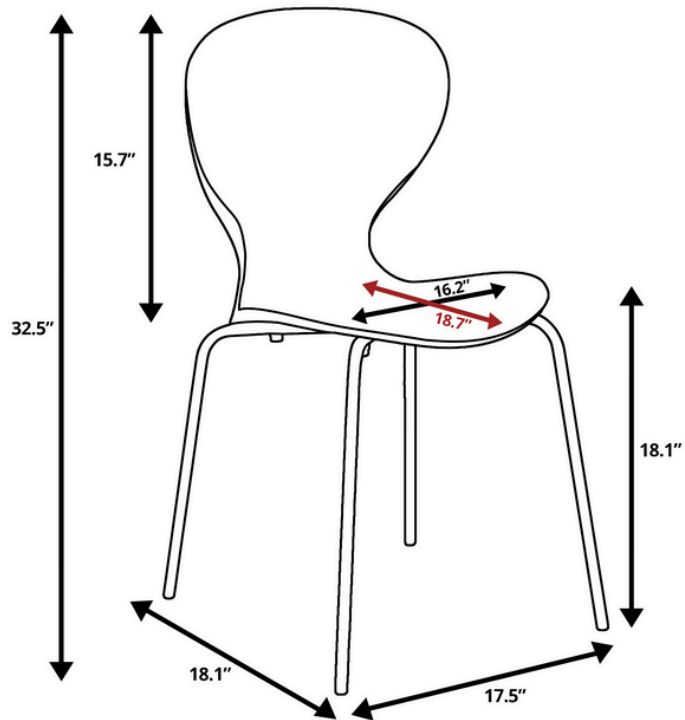

PARTS CHECKLIST

Component ID	Visual	Qty	Component ID	Visual	Qty
A		1	D		4
B		1	E		1
C		4			

LeisureMod

Phone: (201) 429-7715

Email: Info@LeisureMod.com

OC17

ASSEMBLY INSTRUCTIONS & DIMENSION

STEP 1

STEP 2

LeisureMod

Phone: (201) 429-7715

Email: Info@LeisureMod.com

OC17

ASSEMBLY INSTRUCTIONS & DIMENSION

LEISUREMOD
YOUR OWN CLASSIC™

Overall Height - Top to Bottom	32.5"
Overall Width - Side to Side	17.5"
Overall Depth - Front to Back	18.1"
Back Height - Seat to Top of Back	15.7"
Seat Height - Floor to Seat	18.1"
Seat Width - Side to Side	16.2"
Seat Depth - Front to Back	18.7"