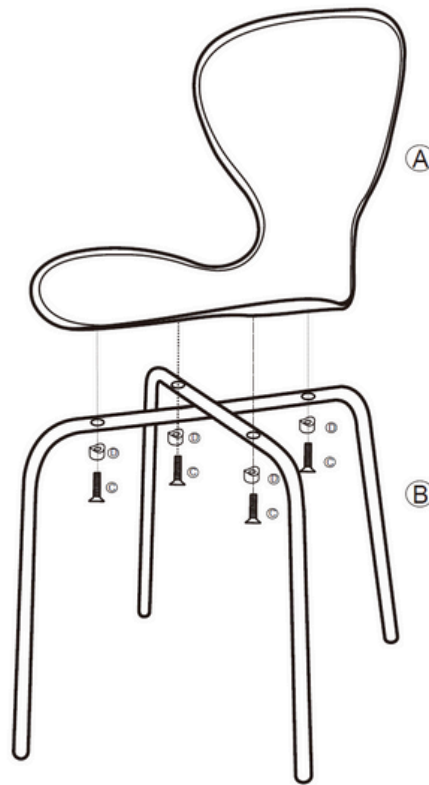

PARTS CHECKLIST

Component ID	Visual	Qty	Component ID	Visual	Qty
A		1	D		4
B		1	E		1
C		4			

LeisureMod

Phone: (201) 429-7715

Email: Info@LeisureMod.com

OCB 17

ASSEMBLY INSTRUCTIONS & DIMESNIION

STEP 1

STEP 2

LeisureMod

Phone: (201) 429-7715

Email: Info@LeisureMod.com

OCB 17

ASSEMBLY INSTRUCTIONS & DIMENSION

Overall Height - Top to Bottom	32.5"
Overall Width - Side to Side	17.5"
Overall Depth - Front to Back	18.1"
Back Height - Seat to Top of Back	15.7"
Seat Height - Floor to Seat	18.1"
Seat Width - Side to Side	16.2"
Seat Depth - Front to Back	18.7"