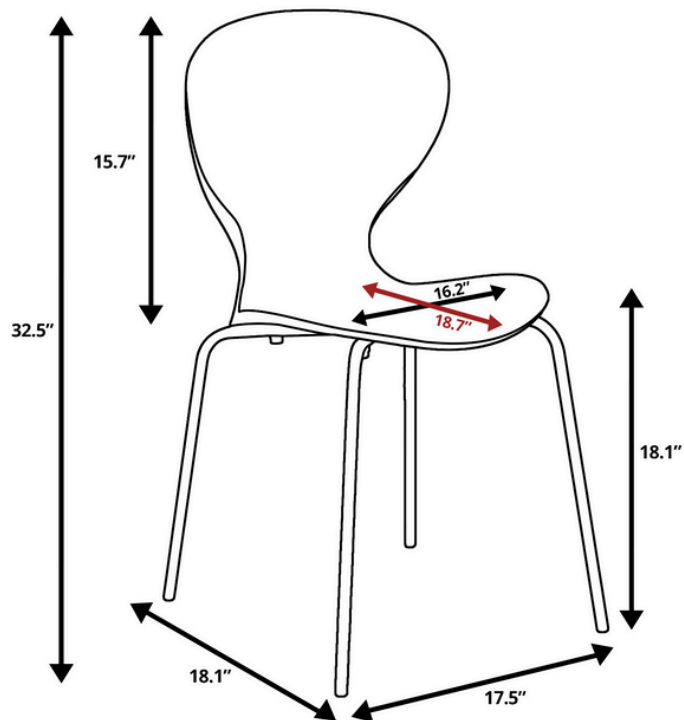

PARTS CHECKLIST

Component ID	Visual	Qty	Component ID	Visual	Qty
A		1	D		4
B		1	E		1
C		4			

LeisureMod

Phone: (201) 429-7715

Email: Info@LeisureMod.com

OCB 17

ASSEMBLY INSTRUCTIONS & DIMESNIION

STEP 1

STEP 2

LeisureMod

Phone: (201) 429-7715

Email: Info@LeisureMod.com

OCB 17

ASSEMBLY INSTRUCTIONS & DIMENSION

Overall Height - Top to Bottom	32.5"
Overall Width - Side to Side	17.5"
Overall Depth - Front to Back	18.1"
Back Height - Seat to Top of Back	15.7"
Seat Height - Floor to Seat	18.1"
Seat Width - Side to Side	16.2"
Seat Depth - Front to Back	18.7"