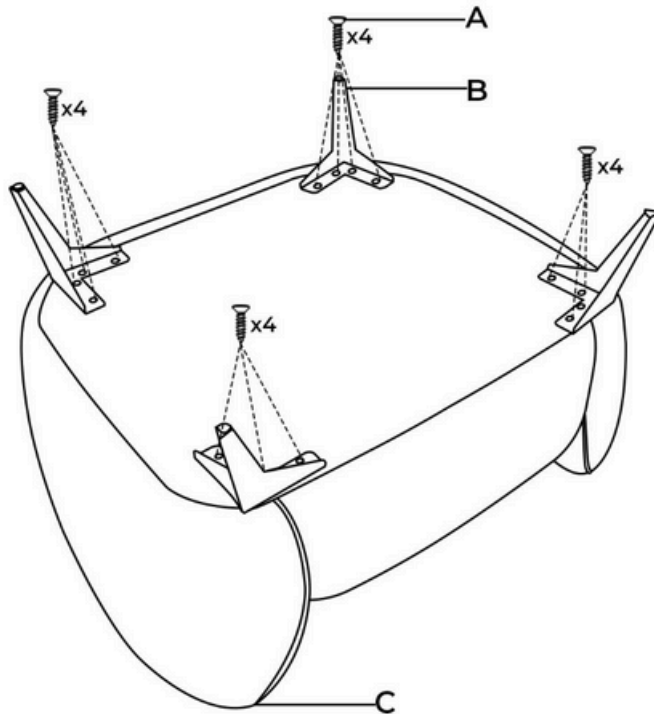

PARTS CHECKLIST

SF-3057						
A	M5*30	16PCS	B Leg	4PCS	C Back&Seat	D
						

LeisureMod

Phone: (201) 429-7715

Email: Info@LeisureMod.com

OS 37

ASSEMBLY INSTRUCTIONS & DIMENSION

STEP 1

STEP 2

Its Ready !!!

LeisureMod

Phone: (201) 429-7715

Email: Info@LeisureMod.com

OS 37

ASSEMBLY INSTRUCTIONS & DIMENSION

LEISUREMOD
YOUR OWN CLASSIC™

Overall Height - Top to Bottom	28.74 in.
Overall Width - Side to Side	31.49 in.
Overall Depth - Front to Back	36.61 in.
Back Height - Seat to Top of Back	12.2 in.
Seat Height - Floor to Seat	16.53 in.
Seat Width - Side to Side	23.62 in.
Seat Depth - Front to Back	21.25 in.
Leg Height - Floor to Legs	5.11 in.