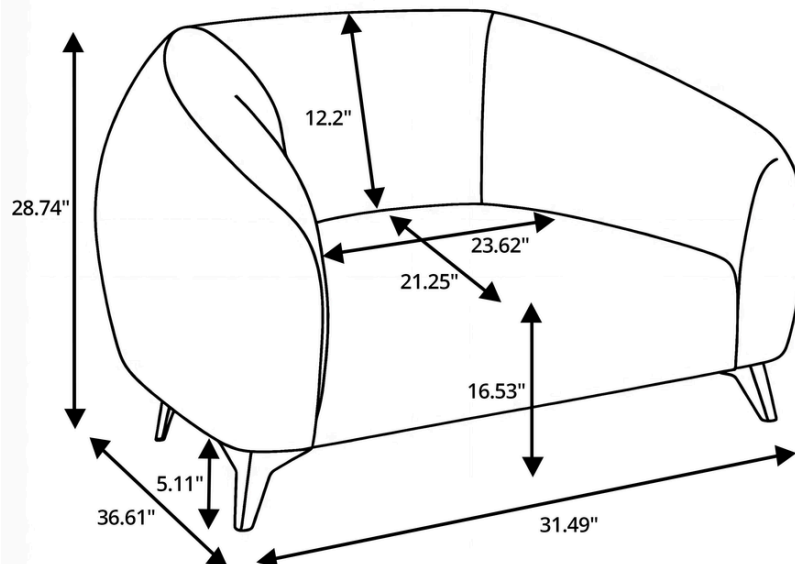

PARTS CHECKLIST

SF-3057						
A	M5*30	16PCS	B Leg	4PCS	C Back&Seat	D
						

LeisureMod

Phone: (201) 429-7715

Email: Info@LeisureMod.com

OS 37

ASSEMBLY INSTRUCTIONS & DIMENSION

STEP 1

STEP 2

Its Ready !!!

LeisureMod

Phone: (201) 429-7715

Email: Info@LeisureMod.com

OS 37

ASSEMBLY INSTRUCTIONS & DIMENSION

LEISUREMOD
YOUR OWN CLASSIC™

Overall Height - Top to Bottom	28.74 in.
Overall Width - Side to Side	31.49 in.
Overall Depth - Front to Back	36.61 in.
Back Height - Seat to Top of Back	12.2 in.
Seat Height - Floor to Seat	16.53 in.
Seat Width - Side to Side	23.62 in.
Seat Depth - Front to Back	21.25 in.
Leg Height - Floor to Legs	5.11 in.