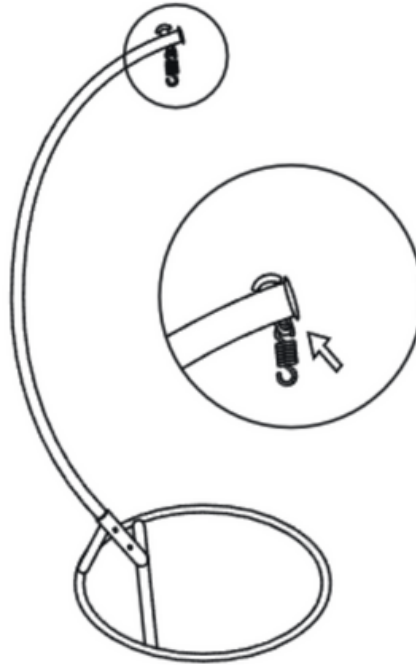

LeisureMod

Phone: (201) 429-7715

Email: Info@LeisureMod.com

RSC57

ASSEMBLY INSTRUCTIONS & DIMENSION

STEP 5

LeisureMod

Phone: (201) 429-7715

Email: Info@LeisureMod.com

RSC57

ASSEMBLY INSTRUCTIONS & DIMENSION

Overall Height - Top to Bottom	77.95"
Overall Width - Side to Side	52.36"
Overall Depth - Front to Back	29.53"
Back Height - Seat to Top of Back	49.21"
Chain/Rope Length	24.5"
Base Width	46.06"
Base Depth	46.06"
Seat Cushion Height	27"
Seat Cushion Width	42"
Seat Cushion Depth	20"