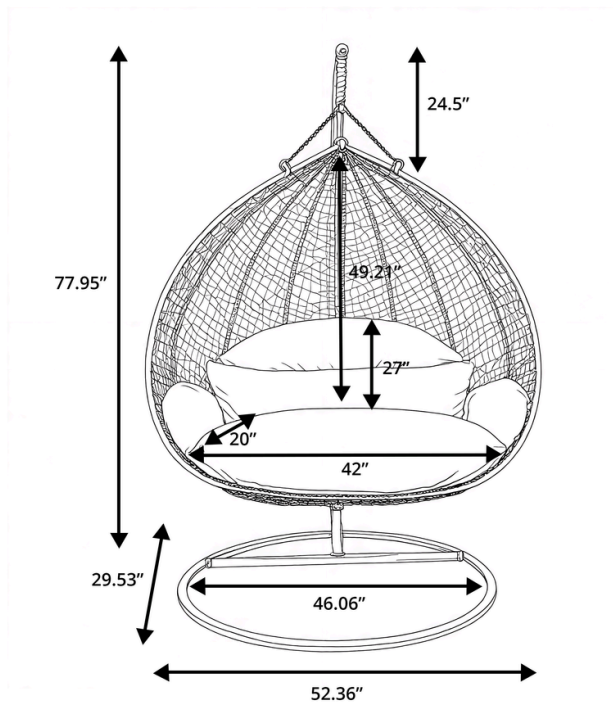

LeisureMod

Phone: (201) 429-7715

Email: Info@LeisureMod.com

RSC57

ASSEMBLY INSTRUCTIONS & DIMENSION

STEP 5

LeisureMod

Phone: (201) 429-7715

Email: Info@LeisureMod.com

RSC57

ASSEMBLY INSTRUCTIONS & DIMENSION

Overall Height - Top to Bottom	77.95"
Overall Width - Side to Side	52.36"
Overall Depth - Front to Back	29.53"
Back Height - Seat to Top of Back	49.21"
Chain/Rope Length	24.5"
Base Width	46.06"
Base Depth	46.06"
Seat Cushion Height	27"
Seat Cushion Width	42"
Seat Cushion Depth	20"