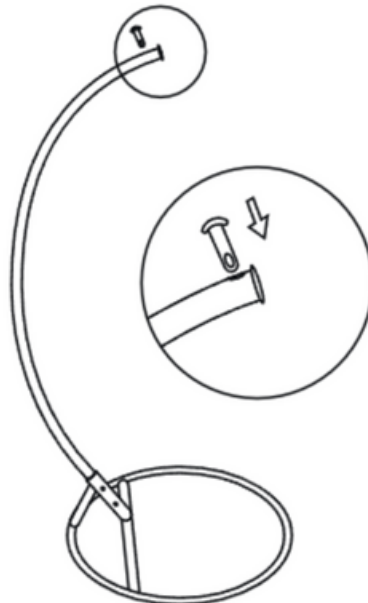

PARTS CHECKLIST

A		1	F		4
B		1	G		1
C		1	H		1
D		1	I		1
E		2	J		1

LeisureMod

Phone: (201) 429-7715

Email: Info@LeisureMod.com

RSC57

ASSEMBLY INSTRUCTIONS & DIMENSION

STEP 1

STEP 2

LeisureMod

Phone: (201) 429-7715

Email: Info@LeisureMod.com

RSC57

ASSEMBLY INSTRUCTIONS & DIMESNIION

STEP 3

STEP 4

Email: Info@LeisureMod.com

RSC57

ASSEMBLY INSTRUCTIONS & DIMENSION

Overall Height - Top to Bottom	77.95"
Overall Width - Side to Side	52.36"
Overall Depth - Front to Back	29.53"
Back Height - Seat to Top of Back	49.21"
Chain/Rope Length	24.5"
Base Width	46.06"
Base Depth	46.06"
Seat Cushion Height	27"
Seat Cushion Width	42"
Seat Cushion Depth	20"