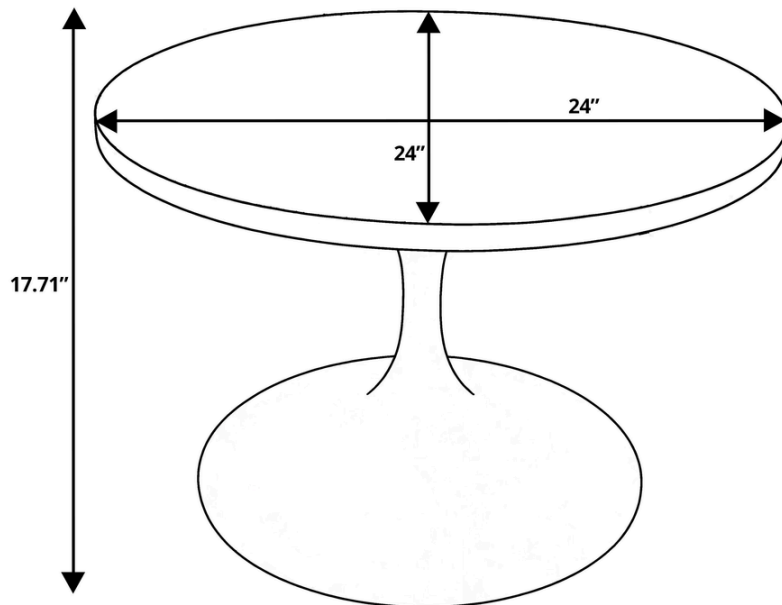

STEP 2

LeisureMod

Phone: (201) 429-7715

Email: Info@LeisureMod.com

VT17BL24

ASSEMBLY INSTRUCTIONS & DIMENSION

Overall Height - Top to Bottom	17.71 in.
Overall Width - Side to Side	24 in.
Overall Depth - Front to Back	24 in.