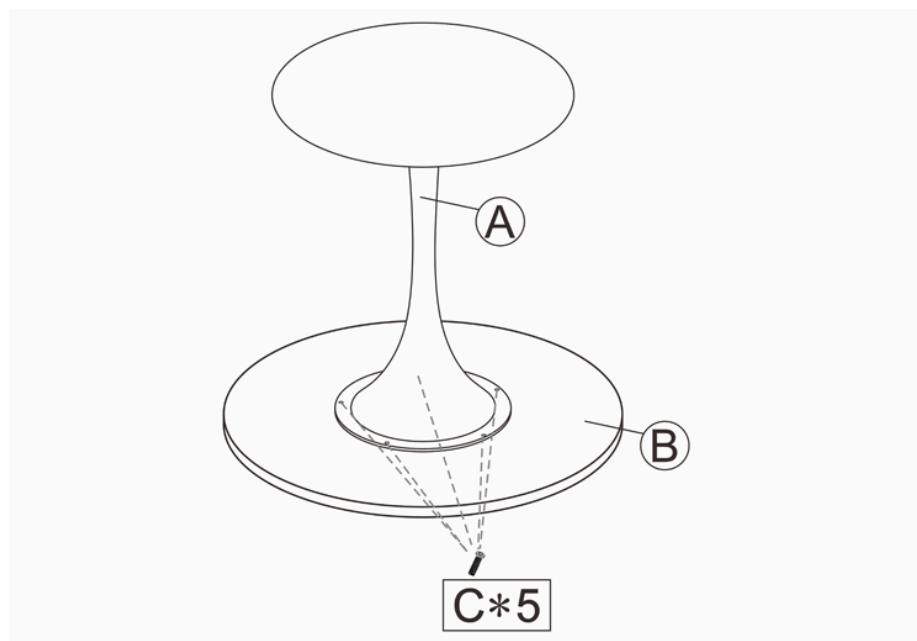

PARTS CHECKLIST

Label	Picture	Qty
A		1
B		1
C		5

LeisureMod

Phone: (201) 429-7715

Email: Info@LeisureMod.com

VT17BL24

ASSEMBLY INSTRUCTIONS & DIMESNION

STEP 1

STEP 2

LeisureMod

Phone: (201) 429-7715

Email: Info@LeisureMod.com

VT17BL24

ASSEMBLY INSTRUCTIONS & DIMENSION

Overall Height - Top to Bottom	17.71 in.
Overall Width - Side to Side	24 in.
Overall Depth - Front to Back	24 in.