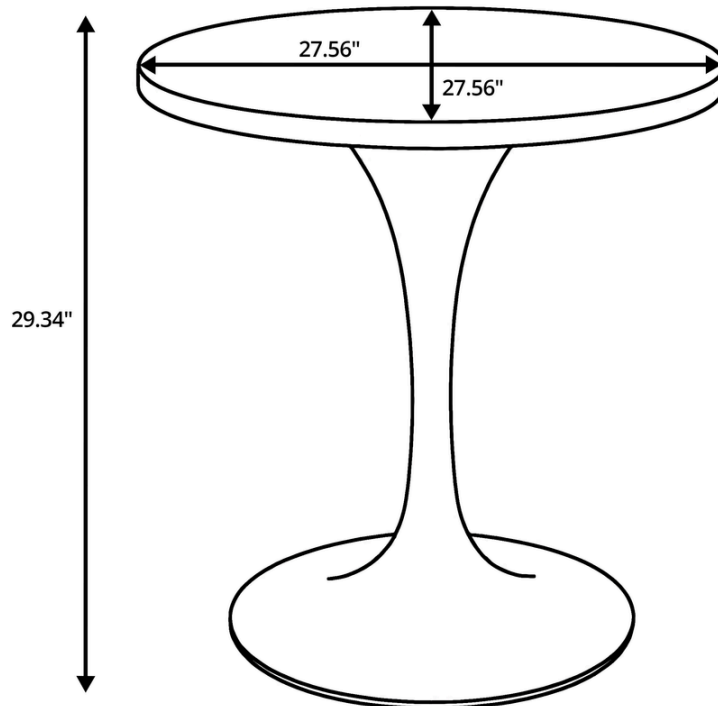

STEP 2

LeisureMod

Phone: (201) 429-7715

Email: Info@LeisureMod.com

VT20BG27

ASSEMBLY INSTRUCTIONS & DIMENSION

Overall Height - Top to Bottom	29.34 in.
Overall Width - Side to Side	47.24 in.
Overall Depth - Front to Back	47.24 in.