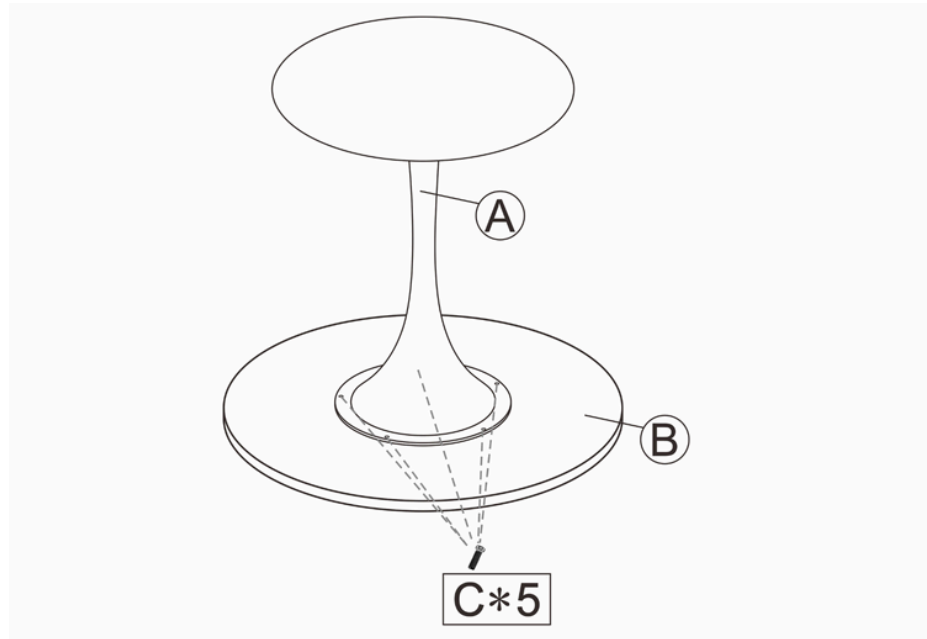

PARTS CHECKLIST

Label	Picture	Qty
A		1
B		1
C		5

LeisureMod

Phone: (201) 429-7715

Email: Info@LeisureMod.com

VT20BG27

ASSEMBLY INSTRUCTIONS & DIMESNIION

STEP 1

STEP 2

LeisureMod

Phone: (201) 429-7715

Email: Info@LeisureMod.com

VT20BG27

ASSEMBLY INSTRUCTIONS & DIMENSION

Overall Height - Top to Bottom	29.34 in.
Overall Width - Side to Side	47.24 in.
Overall Depth - Front to Back	47.24 in.