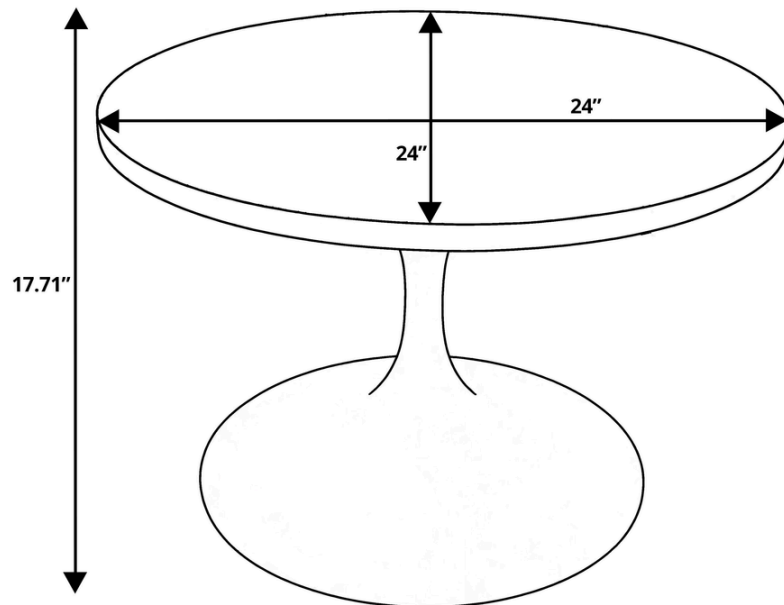

## ASSEMBLY INSTRUCTIONS & DIMENSION

**LEISUREMOD**  
YOUR OWN CLASSIC™

Overall Height - Top to Bottom	29.34 in.
Overall Width - Side to Side	27.56 in.
Overall Depth - Front to Back	27.56 in.

LeisureMod

Phone: (201) 429-7715