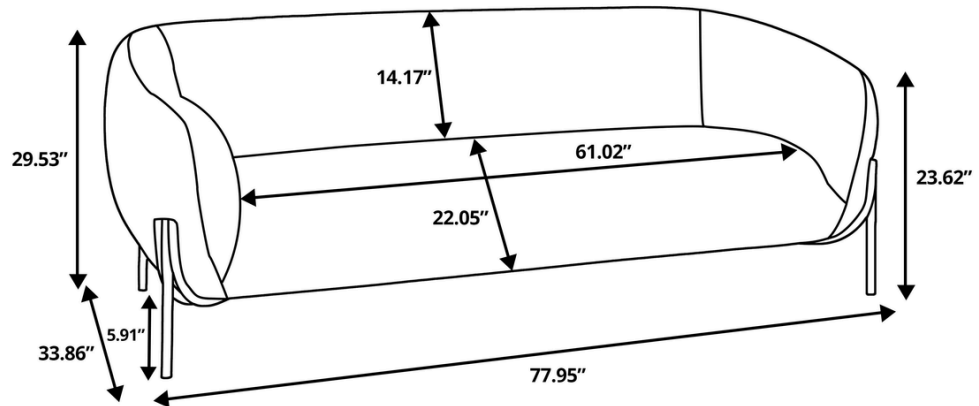

## ASSEMBLY INSTRUCTIONS & DIMENSION

**LEISUREMOD**  
YOUR OWN CLASSIC™

Overall Height - Top to Bottom	29.53 in.
Overall Width - Side to Side	77.95 in.
Overall Depth - Front to Back	33.86 in.
Seat Height - Floor to Seat	16.93 in.
Seat Width - Side to Side	61.02 in.
Seat Depth - Front to Back	22.05 in.
Back Height - Seat to Top of Back	14.17 in.
Arm Height - Floor to Arm	23.62 in.
Leg Height - Top to Bottom	5.91 in.