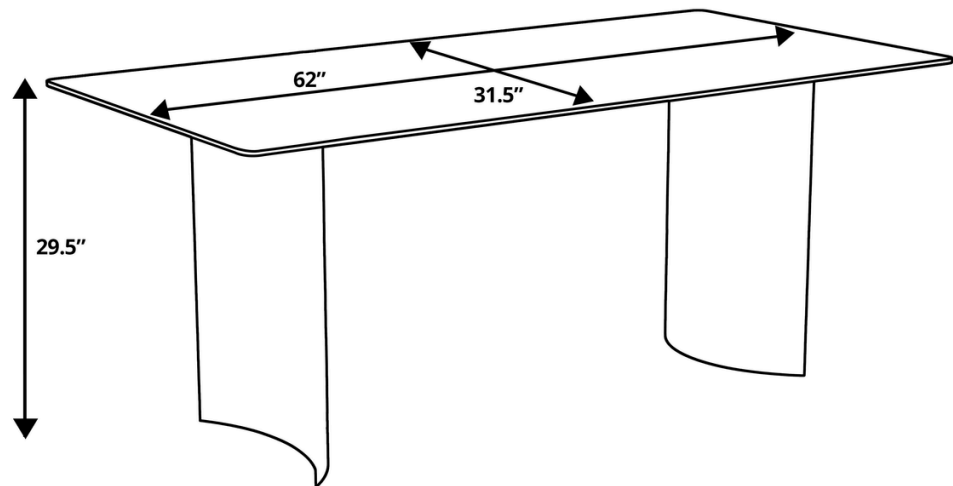

LeisureMod

Phone: (201) 429-7715

Email: Info@LeisureMod.com

ZT29BL62

ASSEMBLY INSTRUCTIONS & DIMENSION

Overall Height - Top to Bottom	29.5 in.
Overall Width - Side to Side	62 in.
Overall Depth - Front to Back	31.50 in.