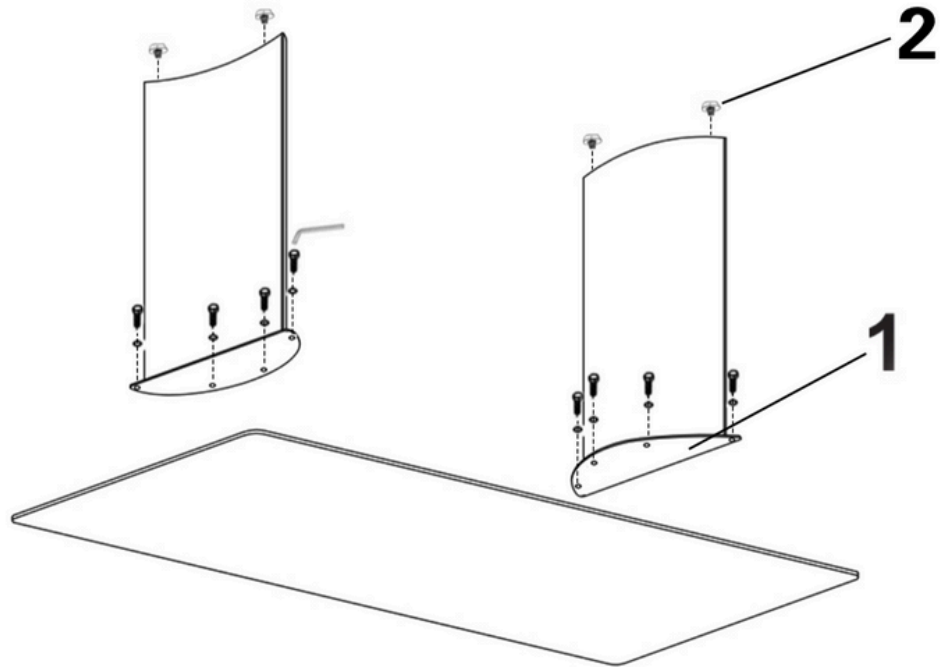

STEP 2

LeisureMod

Phone: (201) 429-7715

Email: Info@LeisureMod.com

Its Ready !!!

ZT29BL62

ASSEMBLY INSTRUCTIONS & DIMENSION

STEP 3

LeisureMod

Phone: (201) 429-7715

Email: Info@LeisureMod.com

ZT29BL62

ASSEMBLY INSTRUCTIONS & DIMENSION

Overall Height - Top to Bottom	29.5 in.
Overall Width - Side to Side	62 in.
Overall Depth - Front to Back	31.50 in.