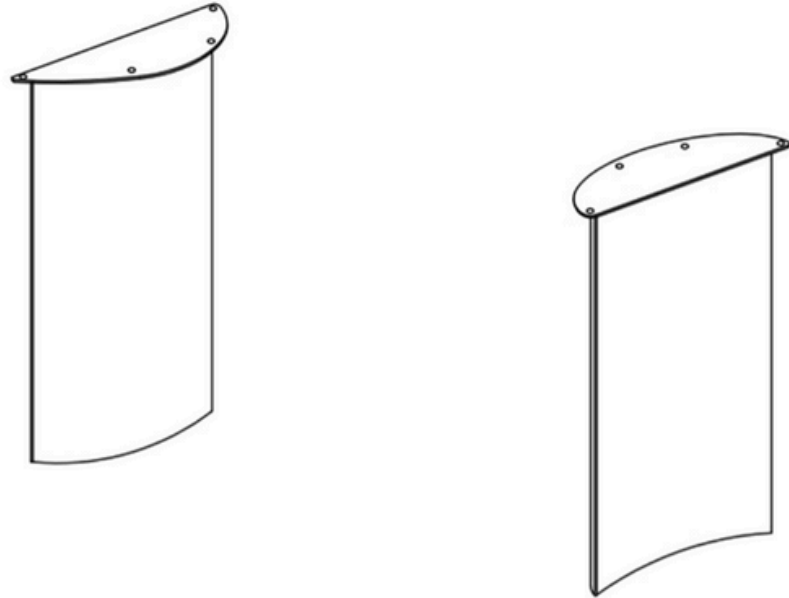

PARTS CHECKLIST

A		8	E		4
B		8	F		
C		1	G		
D					

LeisureMod

Phone: (201) 429-7715

Email: Info@LeisureMod.com

ZT29BL71

ASSEMBLY INSTRUCTIONS & DIMENSION

STEP 1

LeisureMod

Phone: (201) 429-7715

Email: Info@LeisureMod.com

ZT29BL71

ASSEMBLY INSTRUCTIONS & DIMENSION

Overall Height - Top to Bottom	29.5 in.
Overall Width - Side to Side	71 in.
Overall Depth - Front to Back	31.50 in.