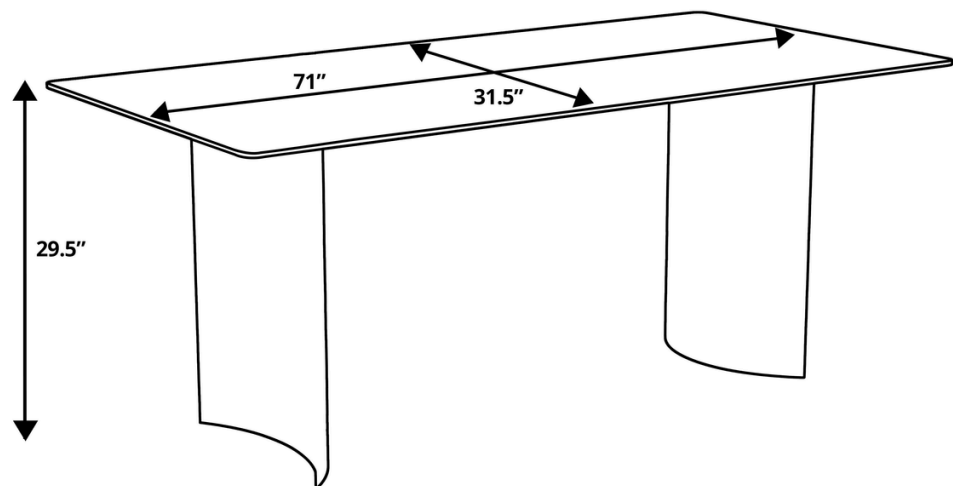

LeisureMod

Phone: (201) 429-7715

Email: Info@LeisureMod.com

ZT29BL71

ASSEMBLY INSTRUCTIONS & DIMENSION

Overall Height - Top to Bottom	29.5 in.
Overall Width - Side to Side	71 in.
Overall Depth - Front to Back	31.50 in.