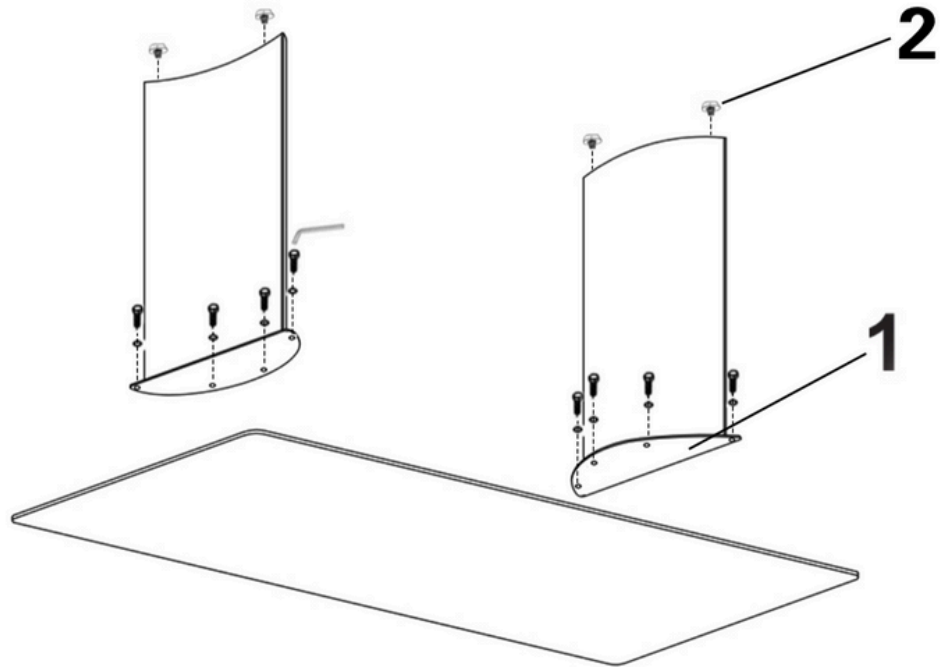

STEP 2

LeisureMod

Phone: (201) 429-7715

Email: Info@LeisureMod.com

Its Ready !!!

ZT29BL71

ASSEMBLY INSTRUCTIONS & DIMENSION

STEP 3

LeisureMod

Phone: (201) 429-7715

Email: Info@LeisureMod.com

ZT29BL71

ASSEMBLY INSTRUCTIONS & DIMENSION

Overall Height - Top to Bottom	29.5 in.
Overall Width - Side to Side	71 in.
Overall Depth - Front to Back	31.50 in.