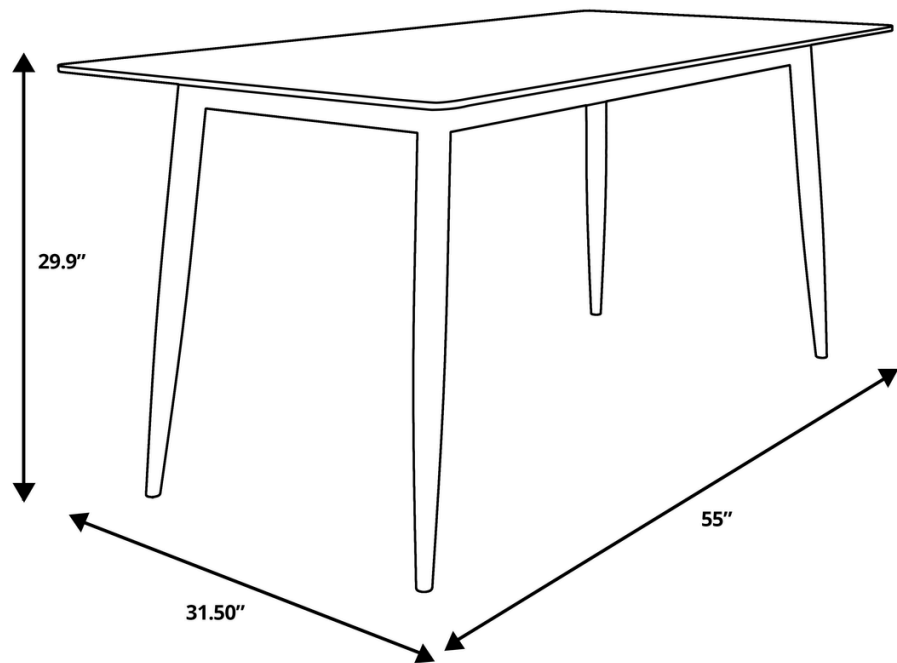

## ASSEMBLY INSTRUCTIONS & DIMENSION

Overall Height - Top to Bottom	29.9 in.
Overall Width - Side to Side	55 in.
Overall Depth - Front to Back	31.50 in.

LeisureMod

Phone: (201) 429-7715

Email: [Info@LeisureMod.com](mailto:Info@LeisureMod.com)