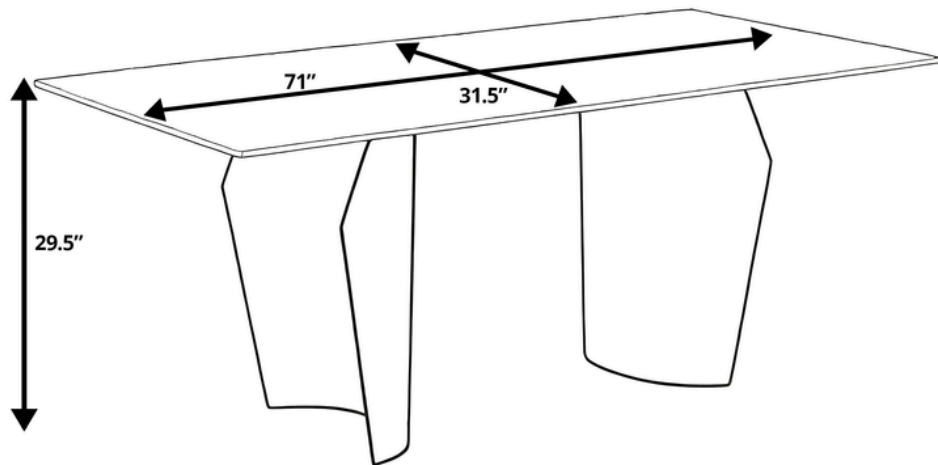

## ASSEMBLY INSTRUCTIONS & DIMENSION

Overall Height - Top to Bottom	29.5 in.
Overall Width - Side to Side	71 in.
Overall Depth - Front to Back	31.50 in.

LeisureMod

Phone: (201) 429-7715

Email: [Info@LeisureMod.com](mailto:Info@LeisureMod.com)